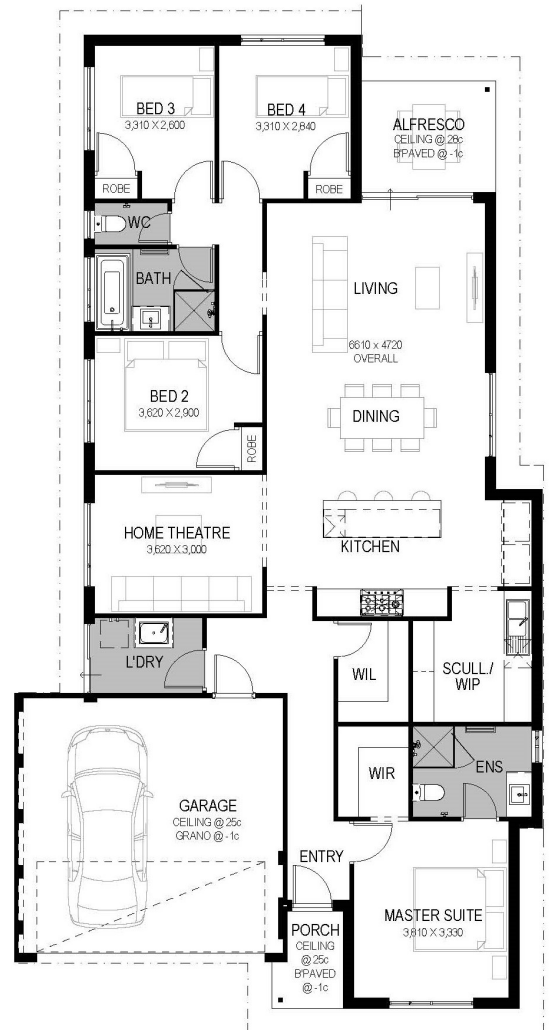

House and Land Package

From **\$465,300***

 Lot 234 Henley Brook Brooklands

4

2

2

375m

12.5m²

Our exclusive package includes:

-  Fujitsu Ducted Reverse Cycle Air con
-  ESSASTONE bench throughout
-  Tiles & Carpet to bedrooms & theatre
-  Window treatment throughout
-  Scullery & Kitchen with 9m of Stone Bench
-  Twin fridge recess
-  Microwave Recess
-  Overhead cupboards as shown on plan
-  Huge WIP